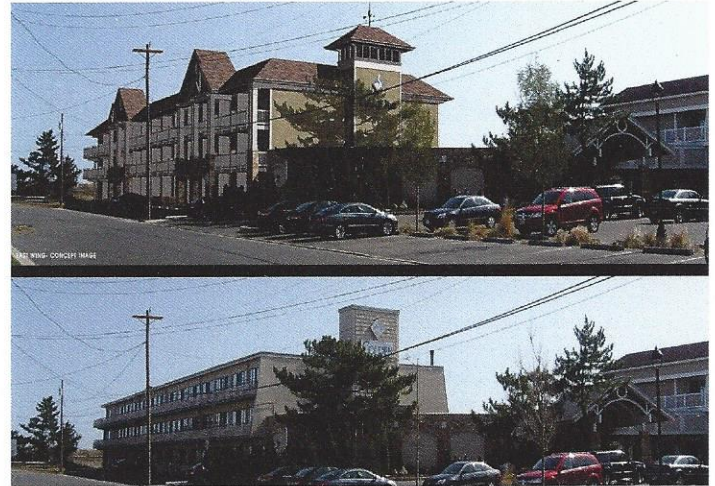

**General Contractor / Custom Home Builder / Building Restoration**

**Treasure Coast (772) 905-2727  
Palm Beaches (561) 612-2766**

Established in 1991, TRM Construction Management, with offices in Florida, New Jersey and Pennsylvania, is a General Contractor that specializes in construction management of commercial construction, custom homes and restoration projects. Located in Port Saint Lucie, FL, TRM serves all of the Gulf and Atlantic coast of Florida.

In 2012 we opened offices in Philadelphia, PA and Toms River, NJ to bring our unique expertise in commercial restorations (whether its a result of flood, wind, fire or other natural disaster), to assist in rebuilding post-Superstorm Sandy, which the effects of are still felt long after the flood waters have receded.